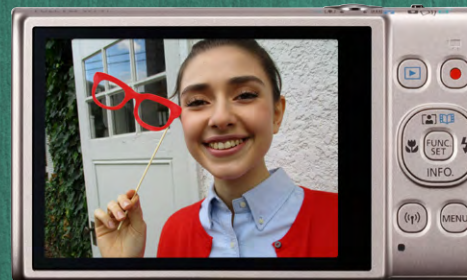

STORY HIGHLIGHTS MEMORIES COME TO LIFE

Create a photo album instantly at a touch. Story Highlights* uses Canon's proprietary algorithm to create a movie of up to 3 minutes from captured still images and movie snippets shot in Hybrid Auto mode. With this feature, you also have the choice of adding background tracks from the built-in music library.

*Available on IXUS 285 HS only.