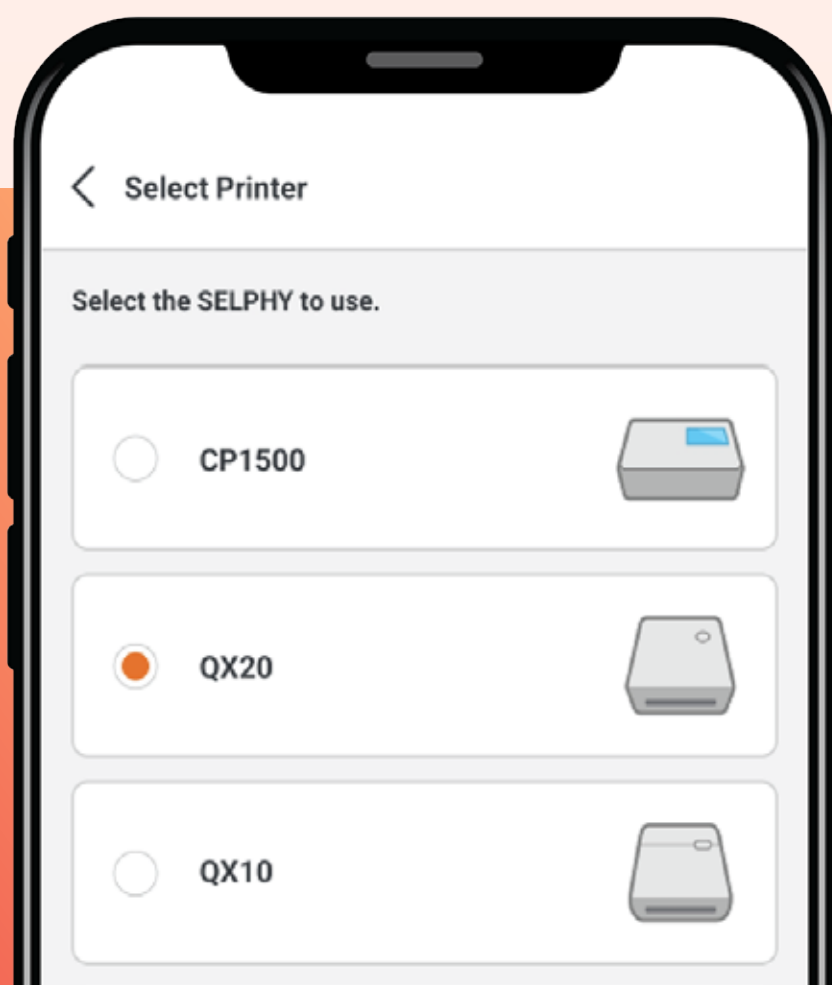

FUSS-FREE SETUP

Designed to connect, print and share in just three steps. Pair your devices and print limitlessly—no setup is required from the second time onwards, and up to 6 devices can be connected to the SELPHY QX20 at once.

01

Download the **SELPHY Photo Layout 4.0 app** on your mobile device.