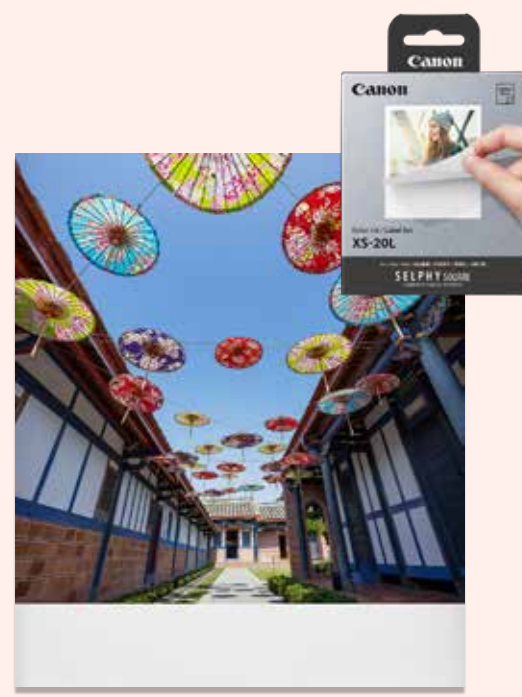

256
SHADES PER
COLOUR

NEW

ENHANCED CLARITY

The new sharpness processing feature makes fine details like eyes and hair clearer.

TRUE-TO-LIFE COLOURS

Vibrant shades like red and orange are replicated accurately.

BRIGHTER DARK AREAS

Capture more details even in shadows.

EXPANDED PRINTING FORMATS

The new XC-20L photo paper now lets you print in card size, alongside the existing square size (XS-20L) photo paper. The SELPHY QX20 is also able to do borderless printing on 3 sides for both sizes, giving you more creative freedom in your prints.