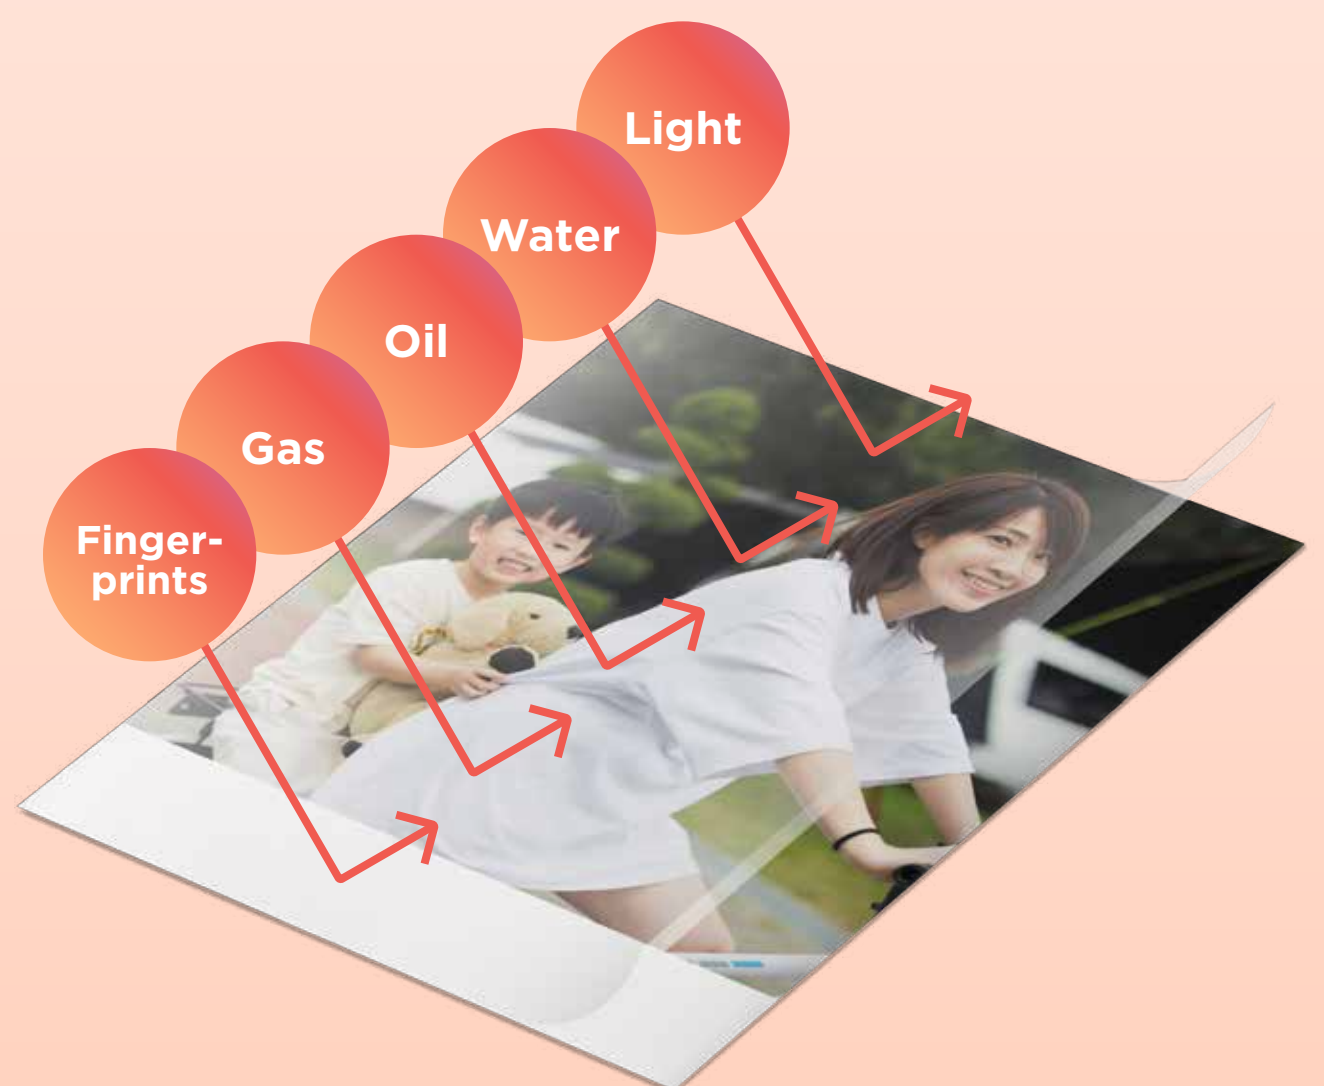

BRIGHTER DARK AREAS

Capture more details even in shadows.

EXPANDED PRINTING FORMATS

The new XC-20L photo paper now lets you print in card size, alongside the existing square size (XS-20L) photo paper. The SELPHY QX20 is also able to do borderless printing on 3 sides for both sizes, giving you more creative freedom in your prints.

XS-20L
Square Size
72 x 85 mm

XC-20L
Card Size
54 x 85 mm

TRIM OFF the white strip to store in photo albums.

PERSONALISE your images with messages.

Peel off the photo paper backing to turn them into **STICKERS**.

PRINTS THAT LAST A LIFETIME

Each print from the SELPHY QX20 is finished with a glossy overcoat layer that protects against water, dust, oil and gas. Your prints will remain vivid in album storage for up to 100 years* without discolouring or fading.

*Album storability predicted value calculated based on Digital Colour Photo Printer Stability Evaluation (JEITA CP-3901) standard, in 23°C and 50% humidity.

EFFORTLESS PORTABILITY

MADE FOR ADVENTURES

Compact and sleek in design, the SELPHY QX20 travels with you easily. With fast Wi-Fi connectivity, edit images on the SELPHY Photo Layout 4.0 app with your mobile phone and print them anytime, anywhere you are.