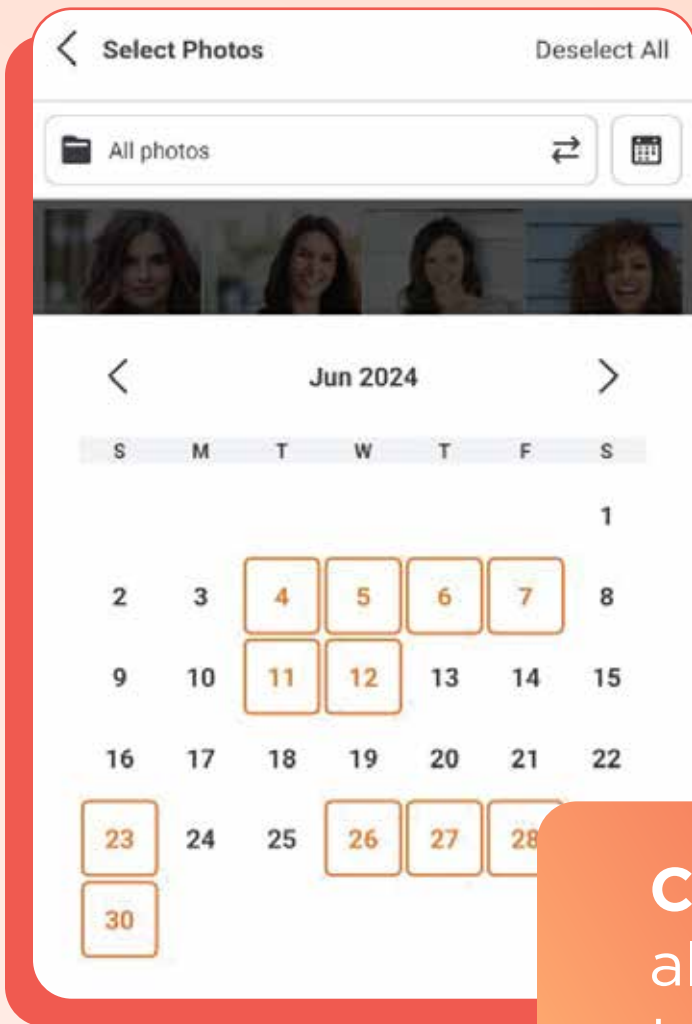

*² When charging at room temperature using a device that can supply USB Type-C 5V 1.5A or more.

SELPHY PHOTO LAYOUT 4.0 APP

CREATE YOUR OWN STYLE

Edit your photos and lay them out conveniently all within your phone, with Canon's SELPHY Photo Layout 4.0 App.

VIEW

Calendar view allows you to easily find photos by date.

LAY OUT

Arrange your collages in different layouts and orientations.

TRIM

Trim, move, scale, rotate & reverse your images to your liking.

DECORATE