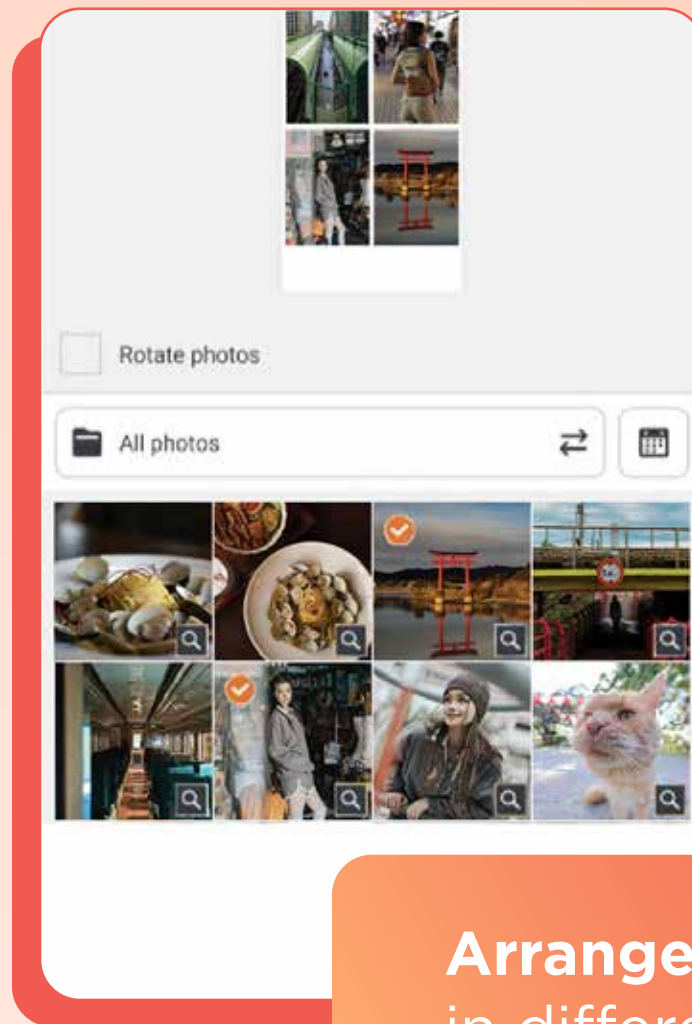

*² When charging at room temperature using a device that can supply USB Type-C 5V 1.5A or more.

SELPHY PHOTO LAYOUT 4.0 APP

CREATE YOUR OWN STYLE

Edit your photos and lay them out conveniently all within your phone, with Canon's SELPHY Photo Layout 4.0 App.

Choose from several templates to edit, create collages and personalise your photos with fun stamps, filters, text and more. From decorating your next big craft project or sharing great shots with others on the go, the applications are as endless as your creativity.

VIEW

Calendar view allows you to easily find photos by date.

LAY OUT

Arrange your collages in different layouts and orientations.

TRIM

Trim, move, scale, rotate & reverse your images to your liking.

DECORATE